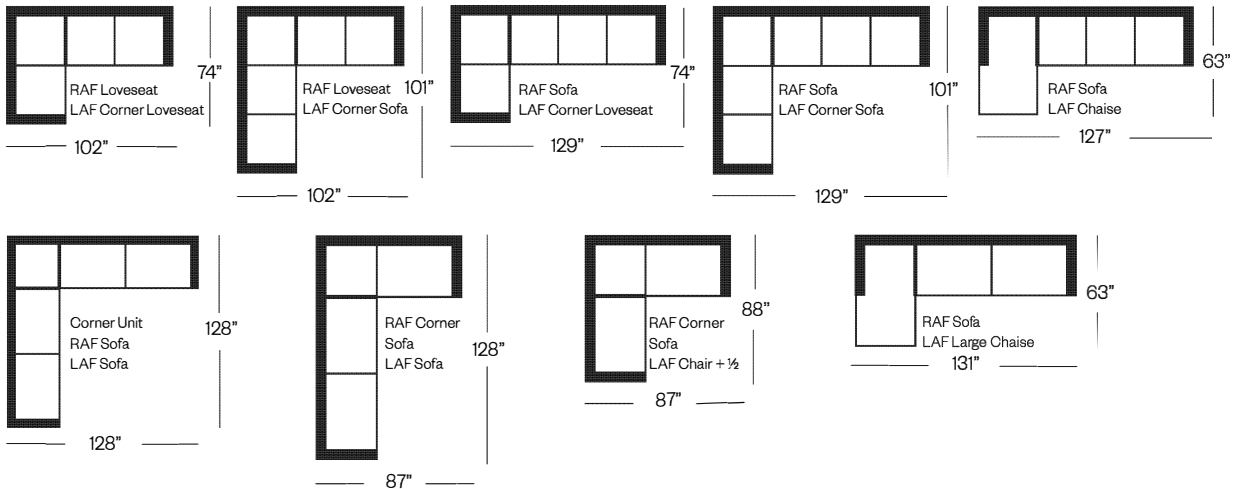

4122 Sectional

Declan Collection

Shown with Optional:

LAF Corner Sofa / RAF Sofa 2 Seats and 2 Backs, Both Pieces
2 Seat Configuration Size

Shown with Optional:

LAF Loveseat / Right Armless Corner Sofa Lounger
3 Seat Configuration Size

Barrymore

Made for you.

4122 Declan Collection

Sofa
width 96" height 32"
depth 38"

Condo Sofa
width 80" height 32"
depth 38"

Loveseat
width 67" height 32"
depth 38"

Chair
width 42" height 32"
depth 38"

Sectionals

3 Seat Sofa Configuration (Additional seats increase width by approximately 27")

2 Seat Sofa Configuration (Additional seats increase width by approximately 40")

Please note that all measurements are approximate.